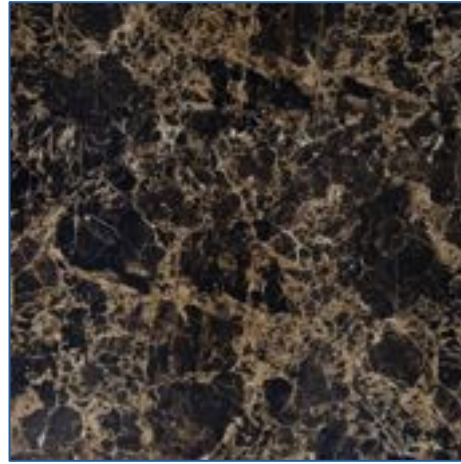

SERIES:

Marble

FINISHED:

Glossy

SIZE:

60x60 cm.

Approx. **9 mm.**

COLLECTION:

PGVT

Minimum
Spacer
2mm.
Recommended

Fixed-Pattern

Dark Emperador
MB-0701D