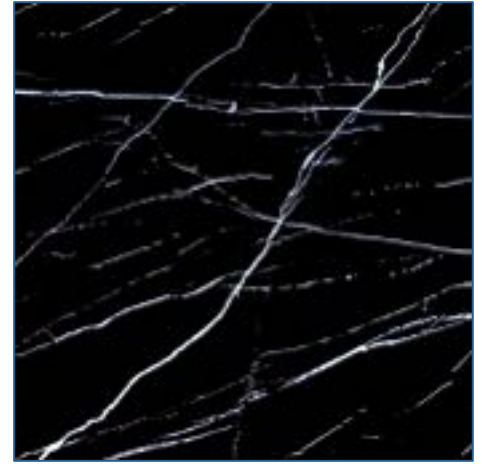

Black Marquina
MB-1615N

Packing Deatils:

4 PCS/CARTON

1.44 SQM/CARTON