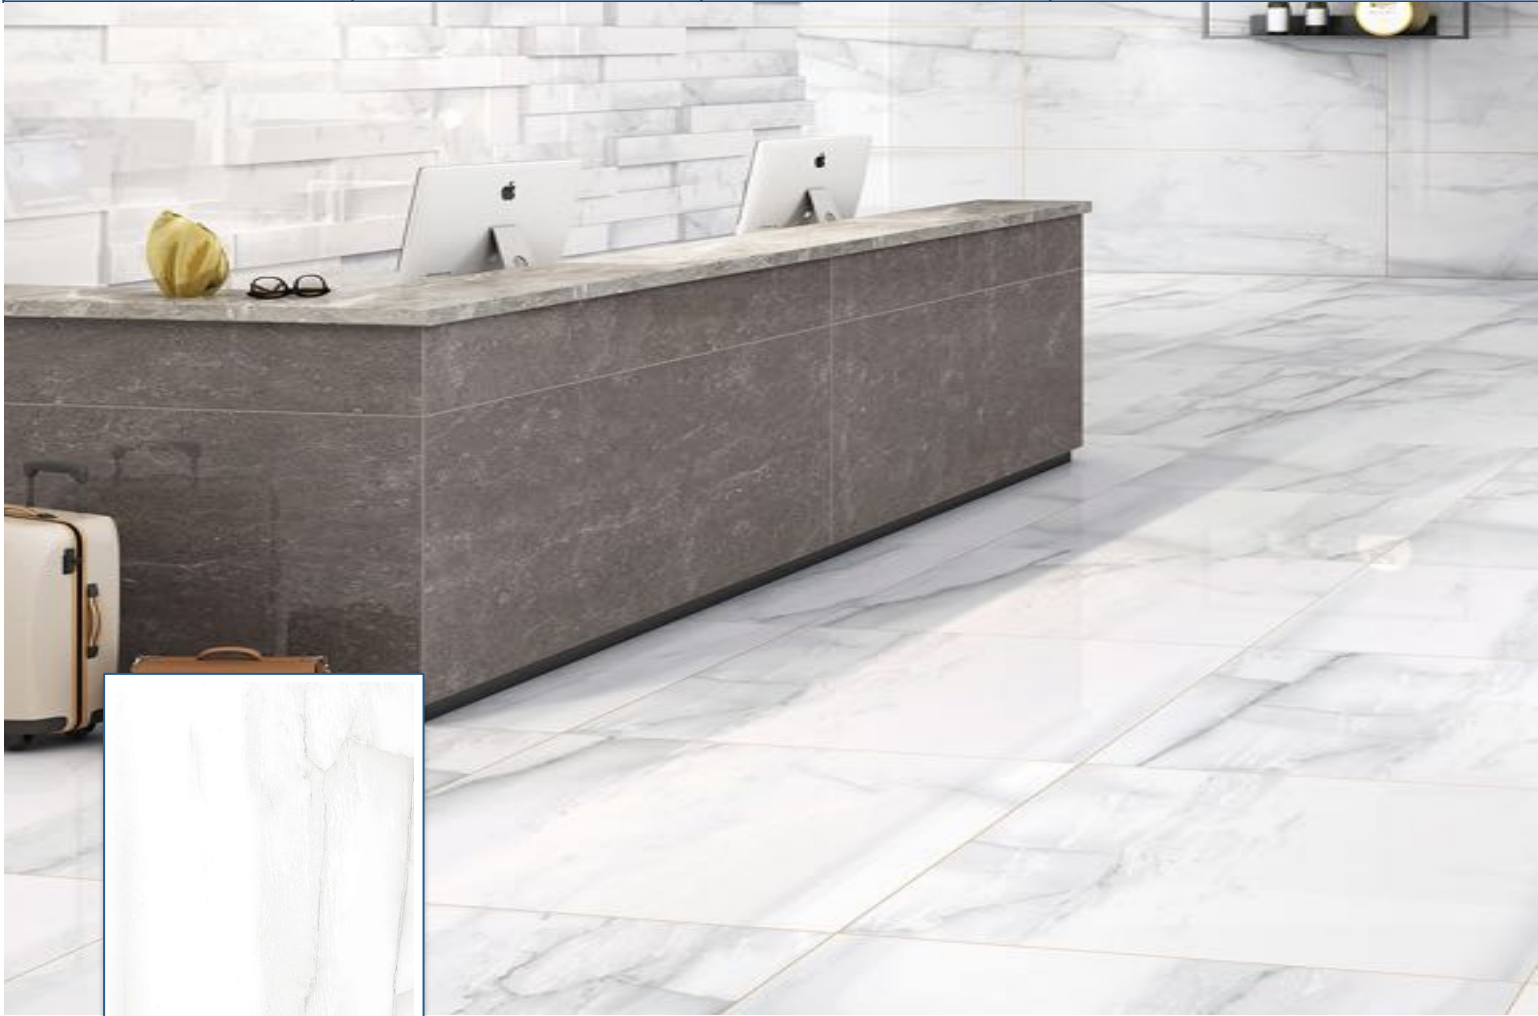

Tiles Shown

Volcano Copper (120x240 cm.)

**SERIES:**  
High Glossy Marble

**FINISHED:**  
Glossy

**SIZE:**  
60x120 cm.

Approx.  
**10 mm.**

**COLLECTION:**  
PGVT

Minimum  
Spacer  
2mm.  
Recommended